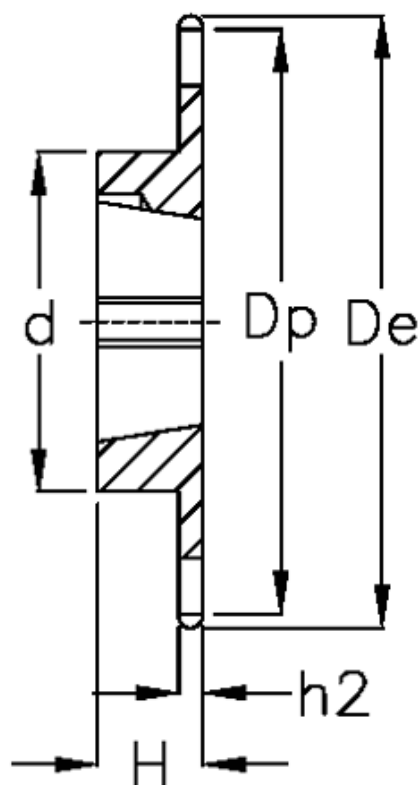

Article number: 616031008095

Description: Taperbored sprocket 16 B-1 Z=95 simplex
for bushing 3020

Measures

C = 2.5
d = 140
De = 781.1
Dp = 768.22

For bush = 3020

For chain size = 1" x 17,02 mm

For chain type = 16 B-1

H = 51

h1 = 16.2

Material = Støbejern

Number of teeth = 95